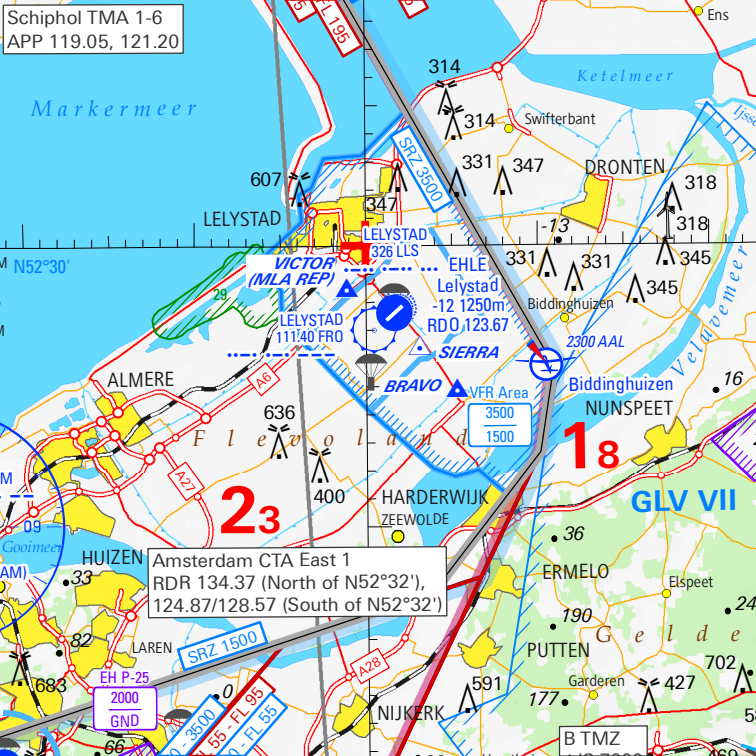

Schiphol TMA 1-6  
APP 119.05, 121.20

Amsterdam CTA East 1  
RDR 134.37 (North of N52°32'),  
124.87/128.57 (South of N52°32')

M N52°30'

M 09

683

66

ALMERE

HUIZEN

ZEEWOLDE

NIJKERK

Ketelmeer

DRONTEN

Biddinghuizen

NUNSPET

ERMELO

PUTTEN